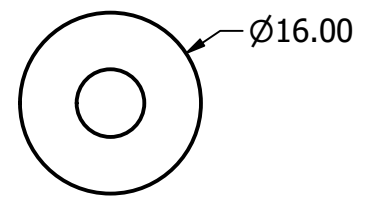

4 3 2 1

B

B

MATERIALS:  
CrCu

A

A

A

A

DRAWN ccolq	10/28/2022	Weldparts USA		
CHECKED		TITLE		
QA		UPPER ELECTRODE		
MFG				
APPROVED				
		SIZE B	DWG NO TNFD-16-M6-16-3	REV
		SCALE 1.5 : 1	SHEET 1 OF 1	

4 3 2 1