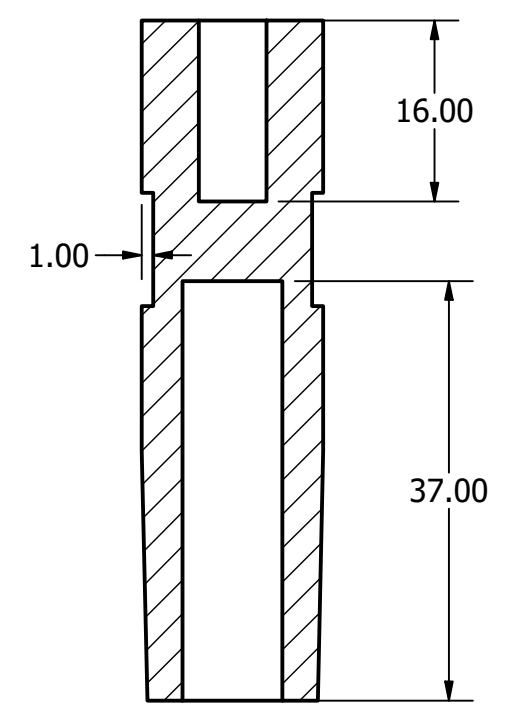

4 3 2 1

B

B

MATERIALS:  
CrCu

A

A

A

A

DRAWN ccolq	10/28/2022	Weldparts USA		
CHECKED		TITLE		
QA		UPPER ELECTRODE		
MFG				
APPROVED				
		SIZE B	DWG NO TNFD-16-M6-16-3	REV
		SCALE 1.5 : 1	SHEET 1 OF 1	

4 3 2 1