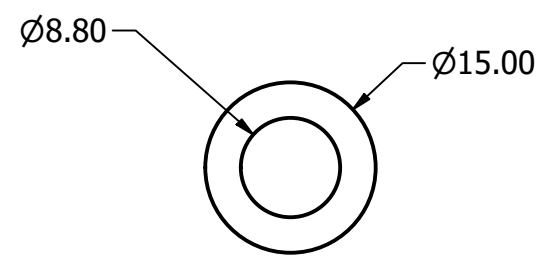

4 3 2 1

B

B

MATERIALS:  
CrCu

A

A

A

A

DRAWN ccolq	10/28/2022	Weldparts USA		
CHECKED		TITLE		
QA		UPPER ELECTRODE		
MFG				
APPROVED				
		SIZE B	DWG NO TNFD-16-M6-16-3	REV
		SCALE 1.5 : 1	SHEET 1 OF 1	

4 3 2 1