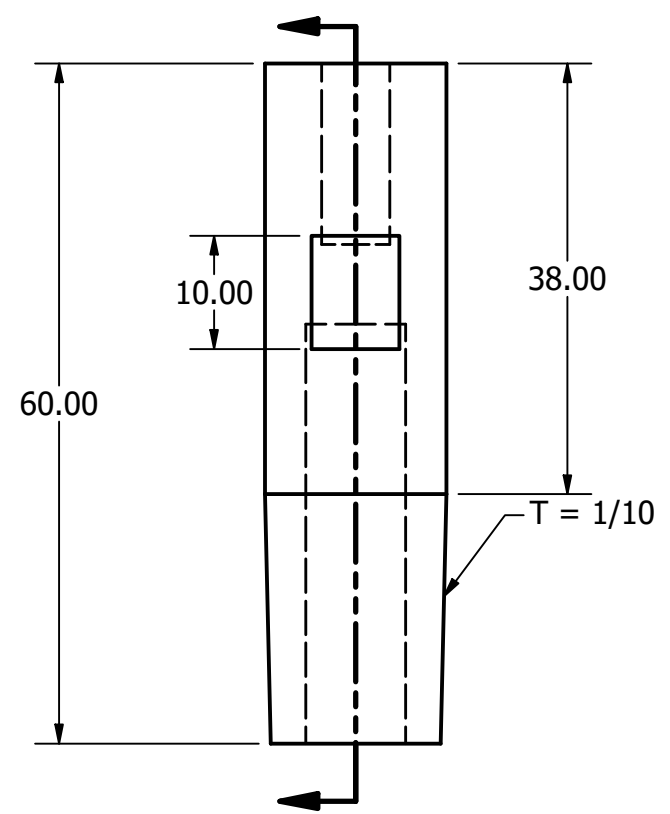

4 3 2 1

B

B

MATERIALS:  
CrCu

A

A

A

A

DRAWN ccolq	10/28/2022	Weldparts USA		
CHECKED		TITLE		
QA		UPPER ELECTRODE		
MFG				
APPROVED				
		SIZE B	DWG NO TNFD-16-M6-16-3	REV
		SCALE 1.5 : 1	SHEET 1 OF 1	

4 3 2 1