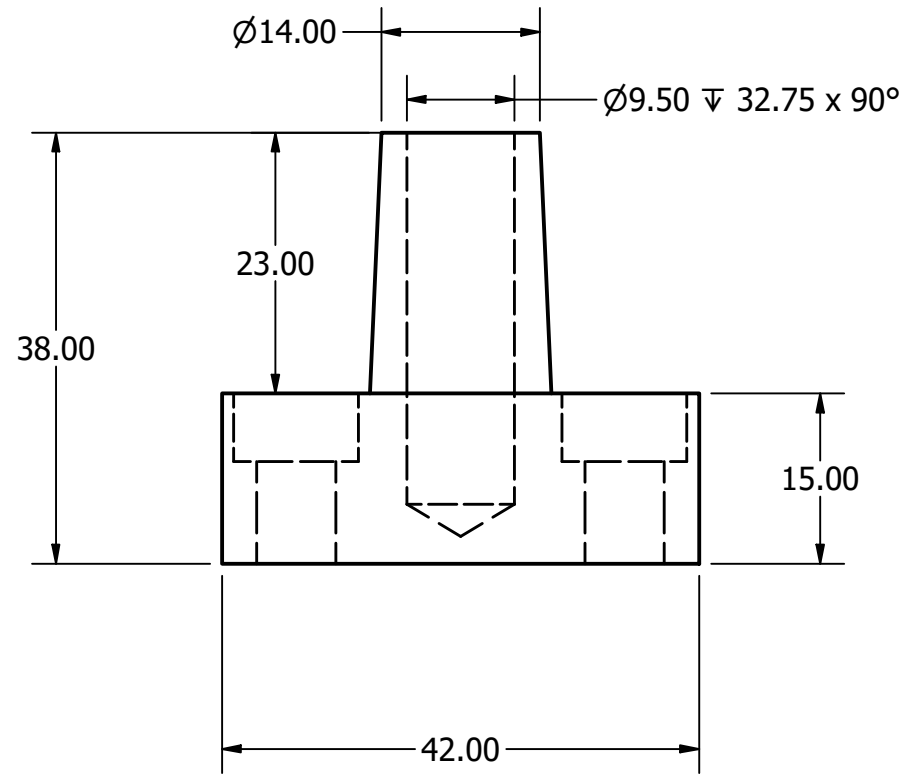

4 3 2 1

B

B

A

A

A

A

4

3

2

1

Materials:
Brass

DRAWN ccolq	10/7/2022	Weldparts USA		
CHECKED		TITLE		
QA		ELECTRODE		
MFG		SIZE	DWG NO	REV
APPROVED		B	CRW-37699-B	
		SCALE 1.5 : 1	SHEET 1 OF 1	