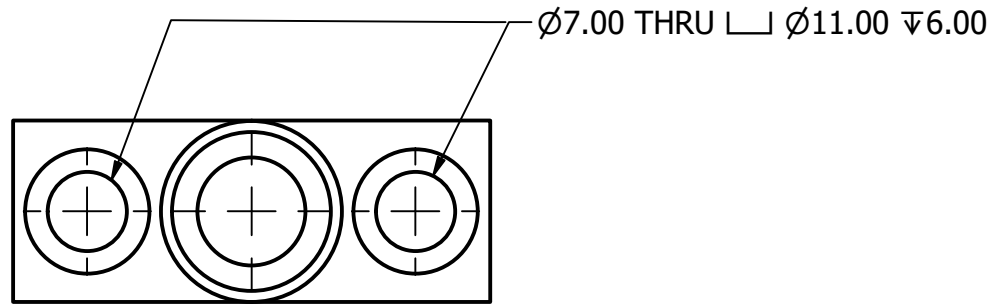

3

2

1

Materials:
Brass

DRAWN ccolq	10/7/2022	Weldparts USA		
CHECKED		TITLE		
QA		ELECTRODE		
MFG		SIZE	DWG NO	REV
APPROVED		B	CRW-37699-B	
		SCALE 1.5 : 1	SHEET 1 OF 1	