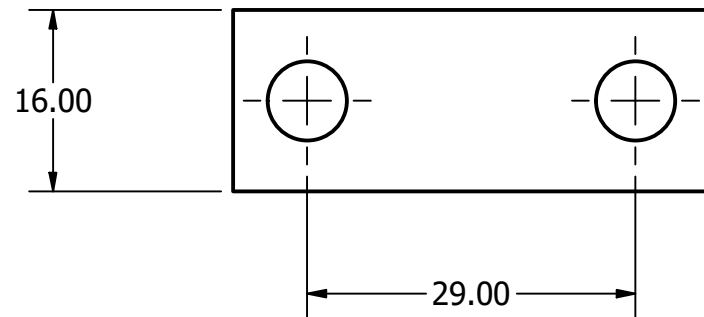

3

2

1

Materials:
Brass

DRAWN ccolq	10/7/2022	Weldparts USA		
CHECKED		TITLE		
QA		ELECTRODE		
MFG		SIZE	DWG NO	REV
APPROVED		B	CRW-37699-B	
		SCALE 1.5 : 1	SHEET 1 OF 1	