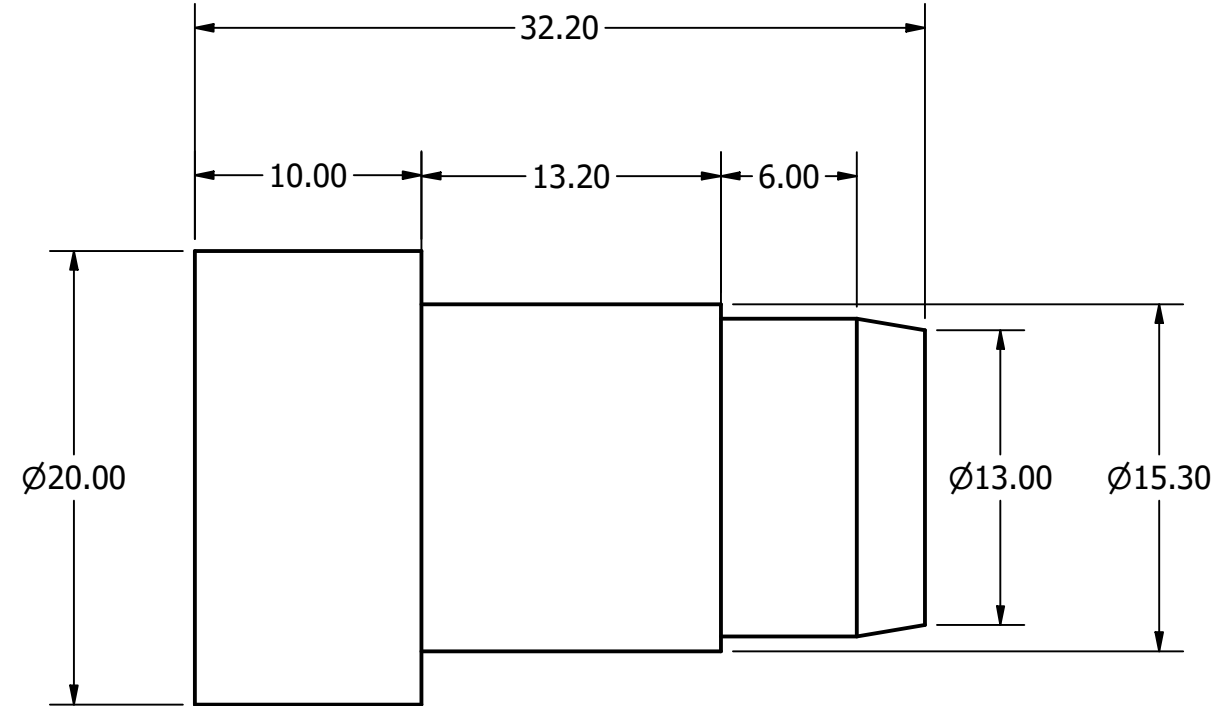

4

3

2

1

B

B

MATERIALS:
KCF

A

A

DRAWN peyco	11/9/2022	TITLE CRW-37672		
CHECKED				
QA				
MFG				
APPROVED		SIZE B	DWG NO	REV
		SCALE 3 : 1	SHEET 1 OF 1	

4

3

2

1